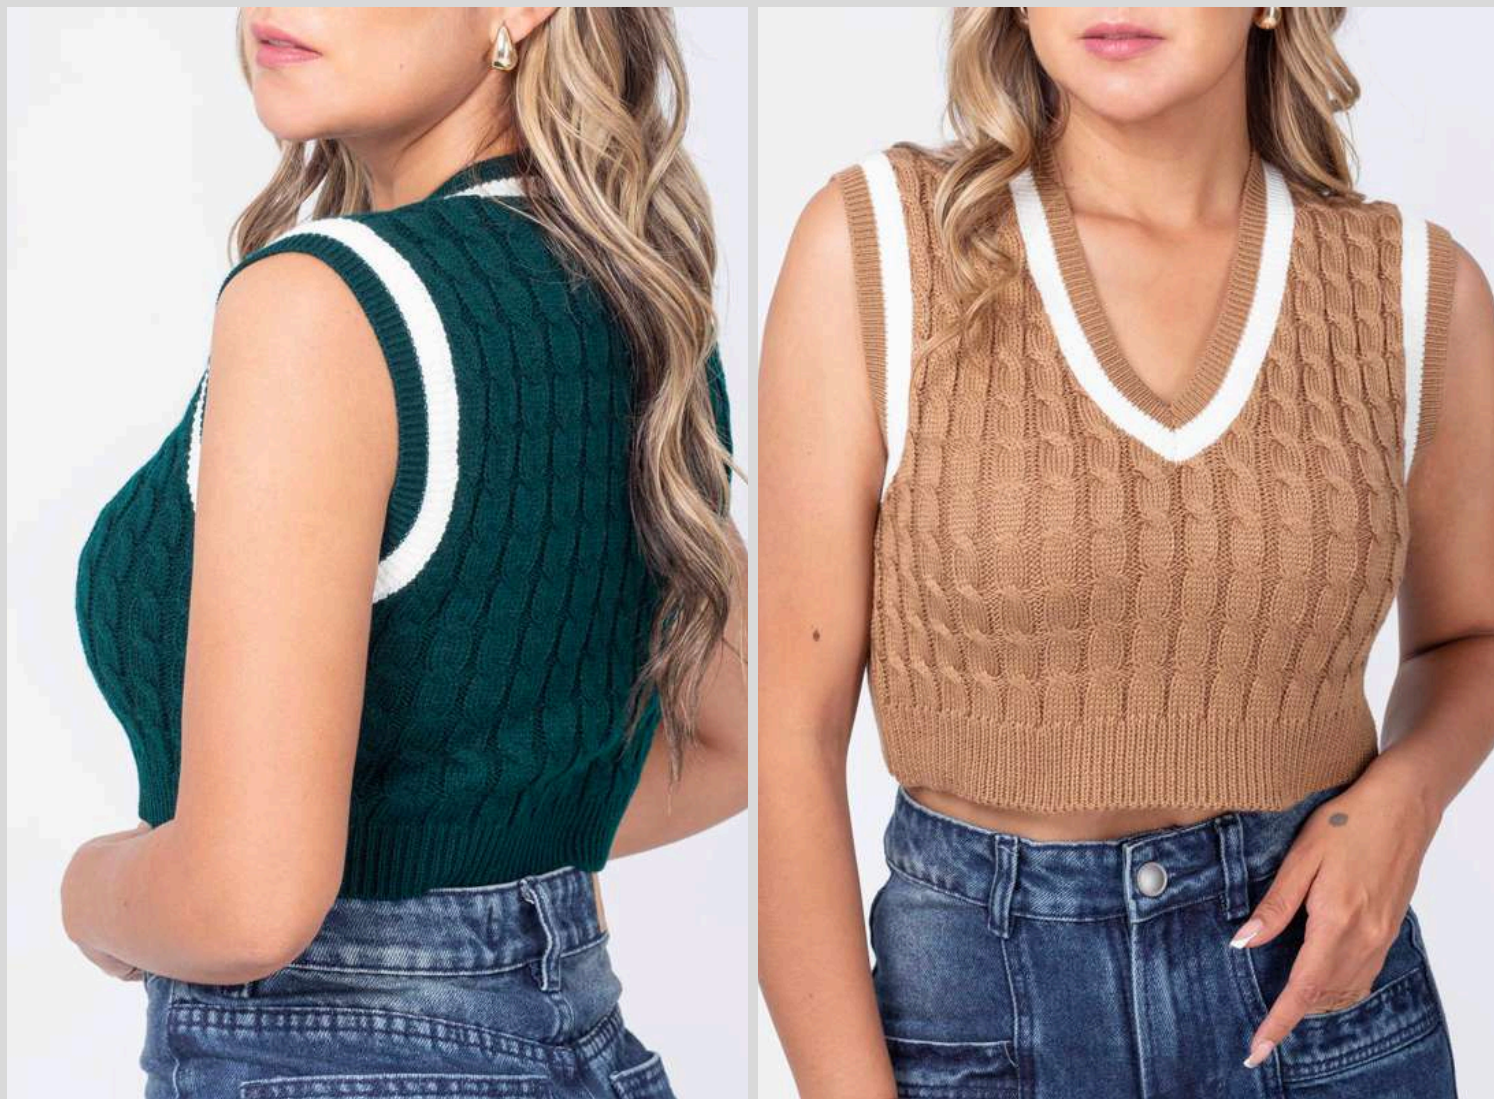

CHALECO

OXAP

COLOR. VERDE/CAMEL

REF. CHL-36